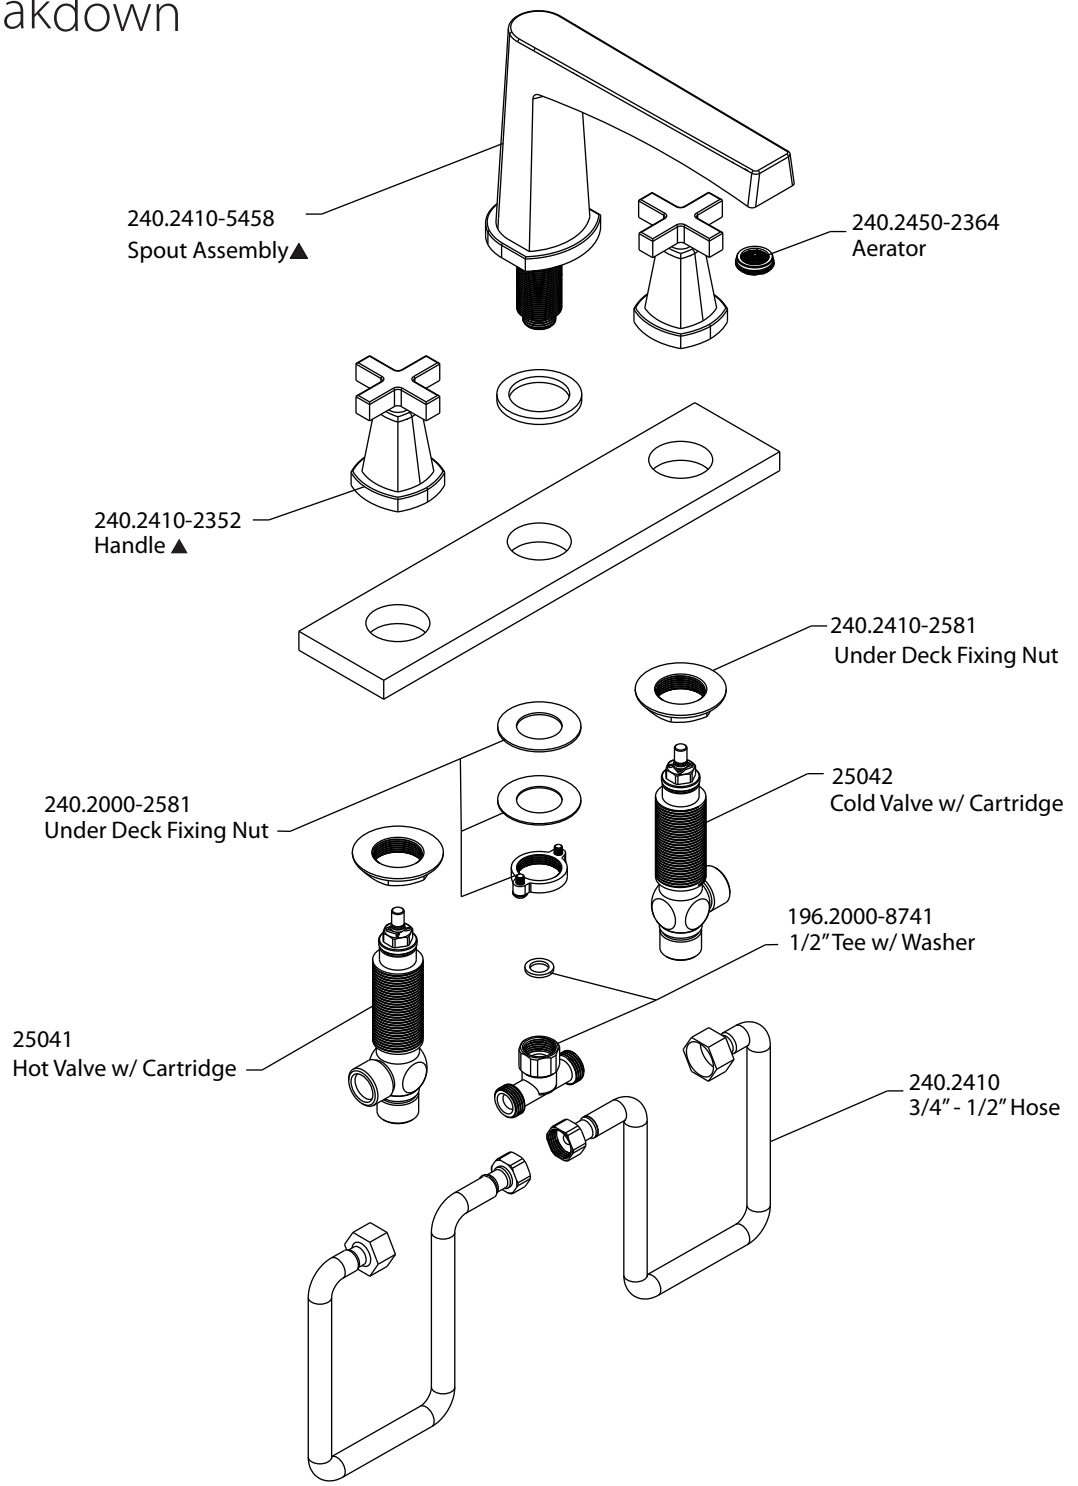

Product Parts Breakdown

isenberg
innovation+design

240.2410

Ver 2.54